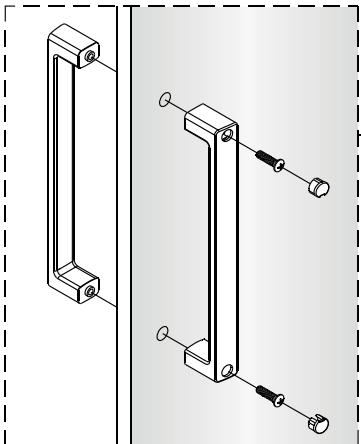

3d

3/4" (20mm)

A

Intérieur/Inside

Extérieur  
Outside

Ø1/4" (6mm)

Intérieur/Inside

Eau  
Water

Eau  
Water

Intérieur/Inside

4

5

Tighten the screws with 4N.m.

6

7

12