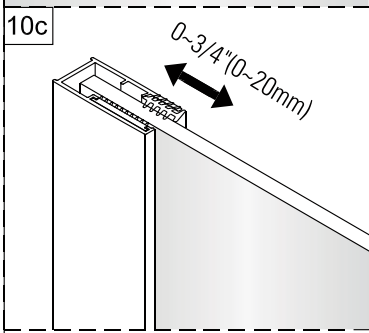

3d

3/4" (20mm)

A

Intérieur/Inside

Extérieur  
Outside

Ø1/4" (6mm)

Intérieur/Inside

Eau  
Water

Eau  
Water

Intérieur/Inside

4

5

Tighten the screws with 4N.m.

6

7

12