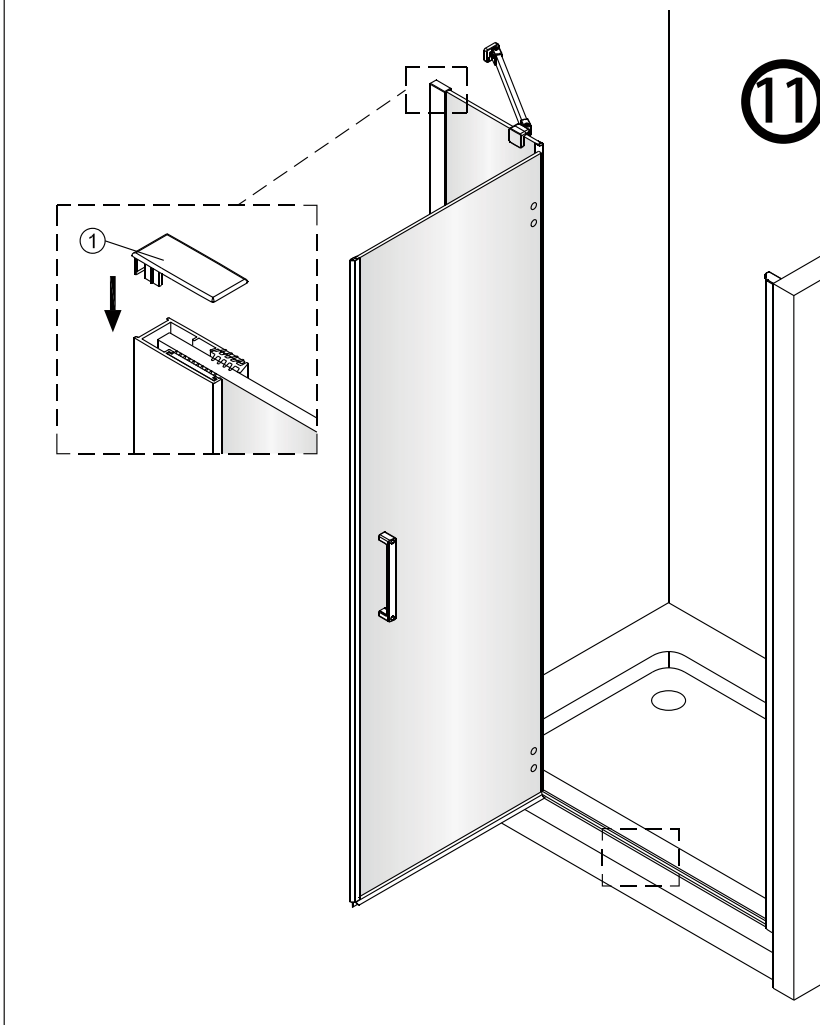

3d

3/4" (20mm)

A

Intérieur/Inside

Extérieur  
Outside

Ø1/4" (6mm)

Intérieur/Inside

Eau  
Water

Eau  
Water

Intérieur/Inside

4

5

Tighten the screws with 4N.m.

6

7

12