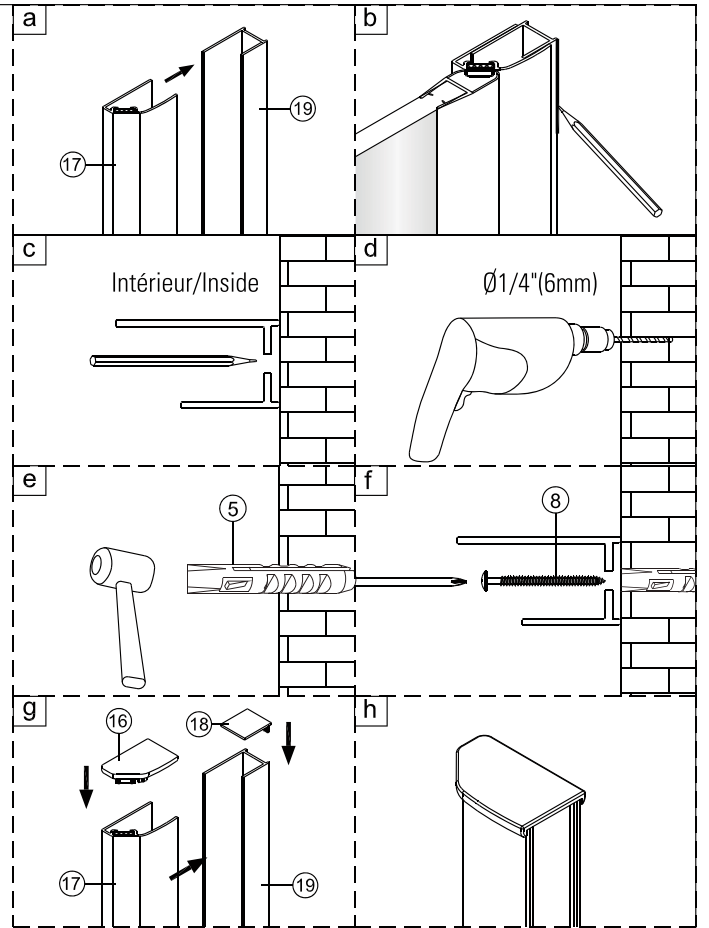

Modele / Model	A (pouces/inches)
AZELIA 36	MIN 33 7/16 MAX 34 5/8
AZELIA 42	MIN 39 7/16 MAX 40 5/8
AZELIA 48	MIN 45 7/16 MAX 46 9/16
AZELIA 60	MIN 57 7/16 MAX 58 9/16

**3**

2a

2b

2c

2d

2e

3c

3d

3/4" (20mm)

A

Intérieur/Inside

Extérieur  
Outside

Ø1/4" (6mm)

Intérieur/Inside

Eau  
Water

Eau  
Water

Intérieur/Inside

4

5

Tighten the screws with 4N.m.

6

7

12