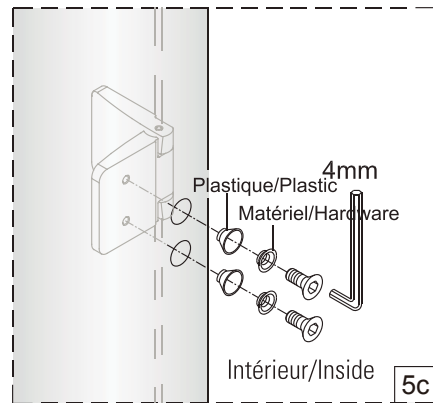

3d

3/4" (20mm)

A

Intérieur/Inside

Extérieur  
Outside

Ø1/4" (6mm)

Intérieur/Inside

Eau  
Water

Eau  
Water

Intérieur/Inside

4

5

Tighten the screws with 4N.m.

6

7

12