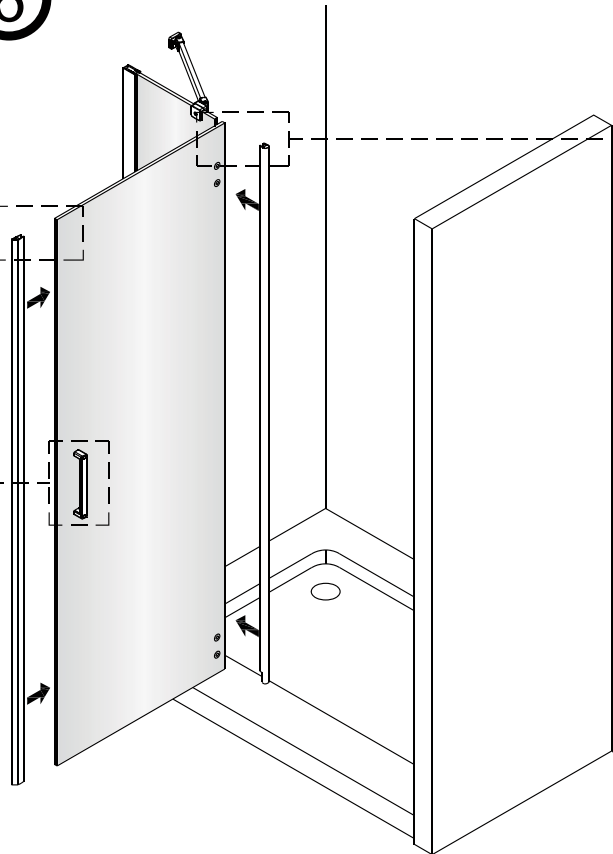

3d

3/4" (20mm)

A

Intérieur/Inside

Extérieur  
Outside

Ø1/4" (6mm)

Intérieur/Inside

Eau  
Water

Eau  
Water

Intérieur/Inside

4

5

Tighten the screws with 4N.m.

6

7

12