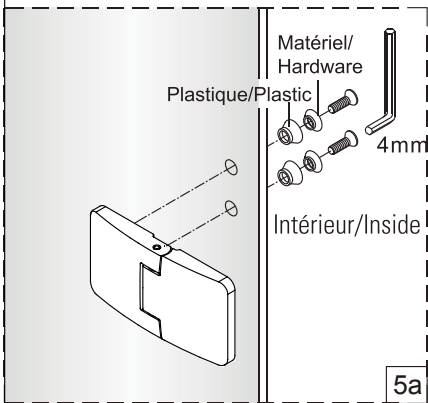

3d

3/4" (20mm)

A

Intérieur/Inside

Extérieur  
Outside

Ø1/4" (6mm)

Intérieur/Inside

Eau  
Water

Eau  
Water

Intérieur/Inside

4

5

Tighten the screws with 4N.m.

6

7

12