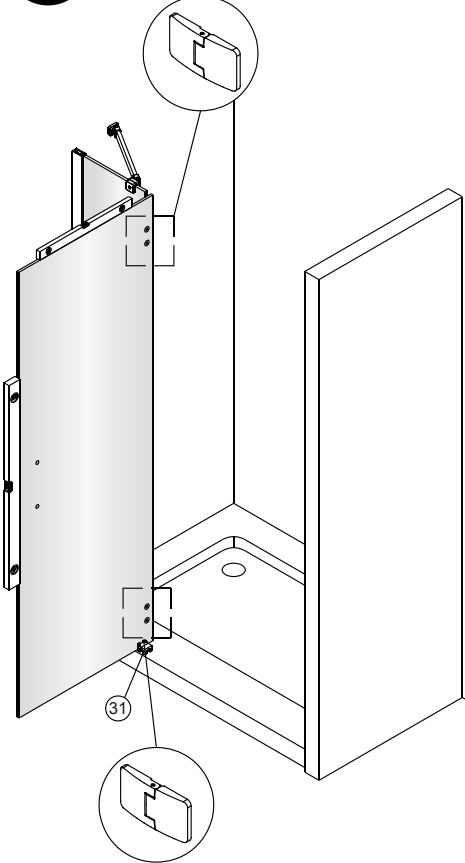

3d

3/4" (20mm)

A

Intérieur/Inside

Extérieur  
Outside

Ø1/4" (6mm)

Intérieur/Inside

Eau  
Water

Eau  
Water

Intérieur/Inside

4

5

Tighten the screws with 4N.m.

6

7

12