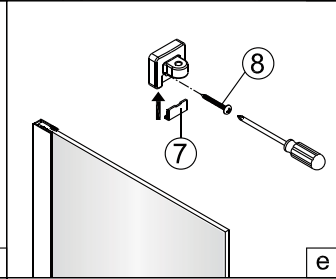

3d

3/4" (20mm)

A

Intérieur/Inside

Extérieur  
Outside

Ø1/4" (6mm)

Intérieur/Inside

Eau  
Water

Eau  
Water

Intérieur/Inside

4

5

Tighten the screws with 4N.m.

6

7

12