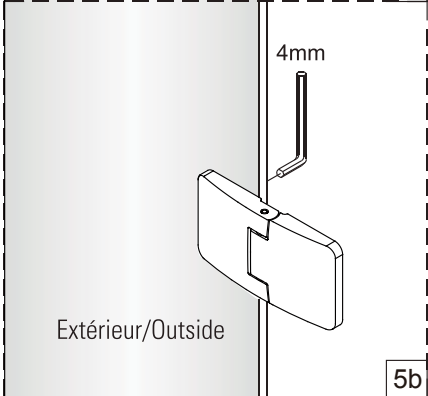

Modele / Model	A (pouces/inches)
AZELIA 36	MIN 33 7/16 MAX 34 5/8
AZELIA 42	MIN 39 7/16 MAX 40 5/8
AZELIA 48	MIN 45 7/16 MAX 46 9/16
AZELIA 60	MIN 57 7/16 MAX 58 9/16

**3**

2a

2b

2c

2d

2e

3c

3d

3/4" (20mm)

A

Intérieur/Inside

Extérieur  
Outside

Ø1/4" (6mm)

Intérieur/Inside

Eau  
Water

Eau  
Water

Intérieur/Inside

4

5

Tighten the screws with 4N.m.

6

7

12