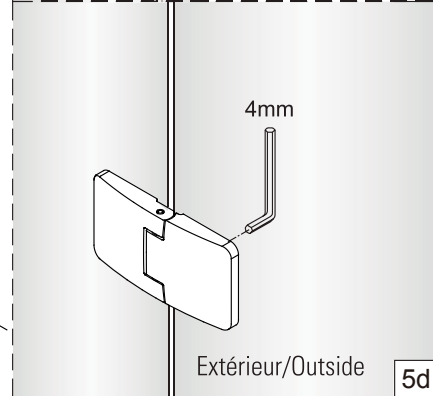

3d

3/4" (20mm)

A

Intérieur/Inside

Extérieur  
Outside

Ø1/4" (6mm)

Intérieur/Inside

Eau  
Water

Eau  
Water

Intérieur/Inside

4

5

Tighten the screws with 4N.m.

6

7

12