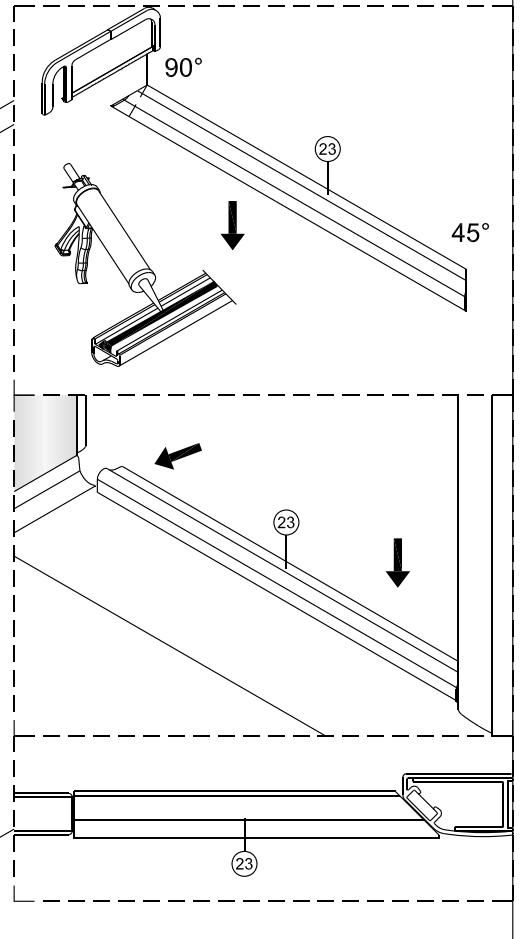

Modele / Model	A (pouces/inches)
AZELIA 36	MIN 33 7/16 MAX 34 5/8
AZELIA 42	MIN 39 7/16 MAX 40 5/8
AZELIA 48	MIN 45 7/16 MAX 46 9/16
AZELIA 60	MIN 57 7/16 MAX 58 9/16

**3**

2a

2b

2c

2d

2e

3c

3d

3/4" (20mm)

A

Intérieur/Inside

Extérieur  
Outside

Ø1/4" (6mm)

Intérieur/Inside

Eau  
Water

Eau  
Water

Intérieur/Inside

4

5

Tighten the screws with 4N.m.

6

7

12