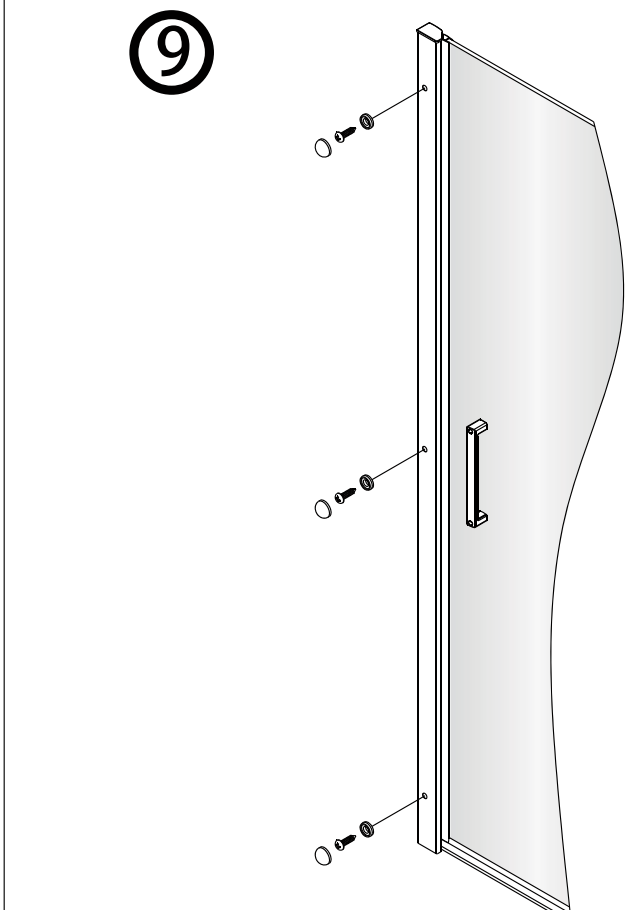

3d

3/4" (20mm)

A

Intérieur/Inside

Extérieur  
Outside

Ø1/4" (6mm)

Intérieur/Inside

Eau  
Water

Eau  
Water

Intérieur/Inside

4

5

Tighten the screws with 4N.m.

6

7

12