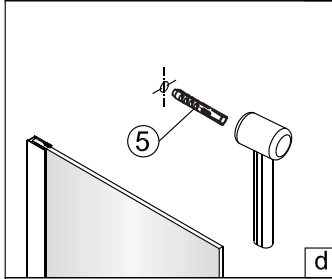

3d

3/4" (20mm)

A

Intérieur/Inside

Extérieur  
Outside

Ø1/4" (6mm)

Intérieur/Inside

Eau  
Water

Eau  
Water

Intérieur/Inside

4

5

Tighten the screws with 4N.m.

6

7

12