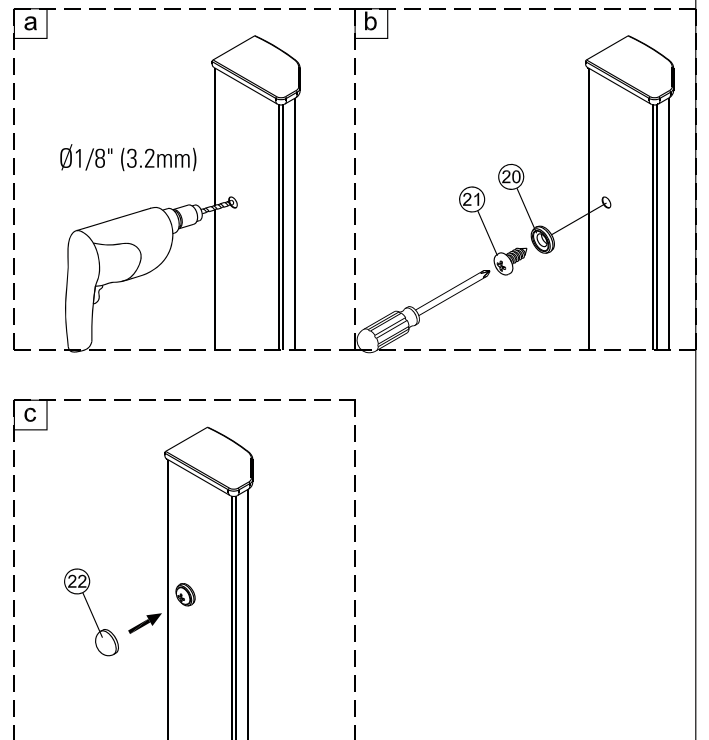

Modele / Model	A (pouces/inches)
AZELIA 36	MIN 33 7/16 MAX 34 5/8
AZELIA 42	MIN 39 7/16 MAX 40 5/8
AZELIA 48	MIN 45 7/16 MAX 46 9/16
AZELIA 60	MIN 57 7/16 MAX 58 9/16

**3**

2a

2b

2c

2d

2e

3c

3d

3/4" (20mm)

A

Intérieur/Inside

Extérieur  
Outside

Ø1/4" (6mm)

Intérieur/Inside

Eau  
Water

Eau  
Water

Intérieur/Inside

4

5

Tighten the screws with 4N.m.

6

7

12