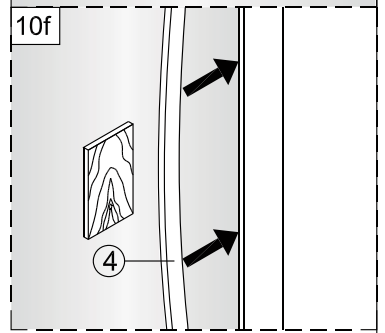

Modele / Model	A (pouces/inches)
AZELIA 36	MIN 33 7/16 MAX 34 5/8
AZELIA 42	MIN 39 7/16 MAX 40 5/8
AZELIA 48	MIN 45 7/16 MAX 46 9/16
AZELIA 60	MIN 57 7/16 MAX 58 9/16

**3**

2a

2b

2c

2d

2e

3c

3d

3/4" (20mm)

A

Intérieur/Inside

Extérieur  
Outside

Ø1/4" (6mm)

Intérieur/Inside

Eau  
Water

Eau  
Water

Intérieur/Inside

4

5

Tighten the screws with 4N.m.

6

7

12