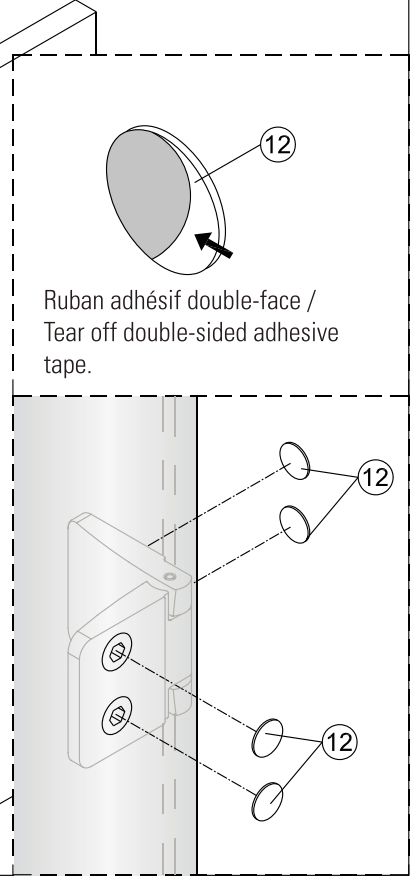

Modele / Model	A (pouces/inches)
AZELIA 36	MIN 33 7/16 MAX 34 5/8
AZELIA 42	MIN 39 7/16 MAX 40 5/8
AZELIA 48	MIN 45 7/16 MAX 46 9/16
AZELIA 60	MIN 57 7/16 MAX 58 9/16

**3**

2a

2b

2c

2d

2e

3c

3d

3/4" (20mm)

A

Intérieur/Inside

Extérieur  
Outside

Ø1/4" (6mm)

Intérieur/Inside

Eau  
Water

Eau  
Water

Intérieur/Inside

4

5

Tighten the screws with 4N.m.

6

7

12