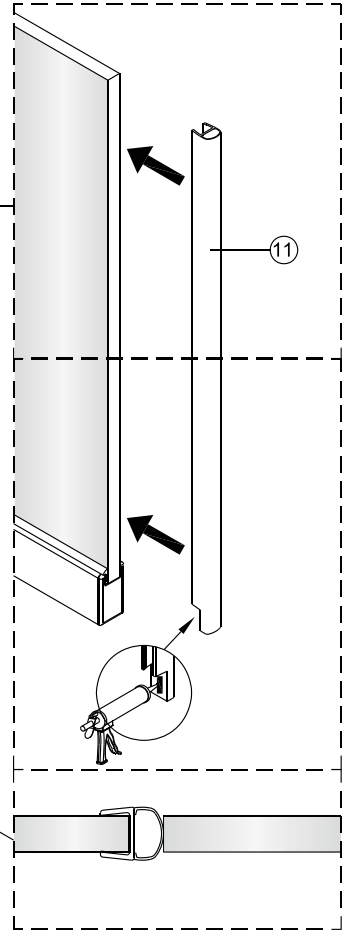

**AZELIA 48**

**31.1308.052.30**

**LOT #1**

1  x1 39.5000.342.60	2  x1 39.2000.230.60	3  ST4x60 x3 39.5000.359.00	4  x1 39.3000.202.00	5  x7 39.5000.360.00	6  x1 39.5000.355.60	7  x1 39.5000.345.60	8  ST4x60 x4 39.5000.362.00	9  x1 39.5000.343.60	10  x1 39.9000.224.00
11  x1 39.3000.204.00	12  x8 39.5000.341.00	13  x2 39.5000.348.60	14  x1 39.9000.219.00	15  x1 39.3000.207.00	16  x1 Gauche/Left 39.5000.346.60	17  x1 39.2000.220.60	18  x1 39.5000.344.60	19  x1 39.2000.232.60	20  x3 39.5000.214.00
21  ST4x12 x3 39.5000.222.00	22  x3 39.5000.213.60	23  x1 39.2000.233.60	24  x1 39.3000.205.00	25  x1 39.2000.225.60	26  x1 Gauche/Left 39.5000.350.60	27  x1 39.6000.120.60	28  x1 39.6000.119.60	29  x1 Droit/Right 39.5000.347.60	30  x1 Droit/Right 39.5000.349.60
31  x1 39.5000.275.00	32  4mm x1 39.5000.118.00								

Modele / Model	A (pouces/inches)
AZELIA 36	MIN 33 7/16 MAX 34 5/8
AZELIA 42	MIN 39 7/16 MAX 40 5/8
AZELIA 48	MIN 45 7/16 MAX 46 9/16
AZELIA 60	MIN 57 7/16 MAX 58 9/16

**3**

2a

2b

2c

2d

2e

3c

3d

3/4" (20mm)

A

Intérieur/Inside

Extérieur  
Outside

Ø1/4" (6mm)

Intérieur/Inside

Eau  
Water

Eau  
Water

Intérieur/Inside

4

5

Tighten the screws with 4N.m.

6

7

12