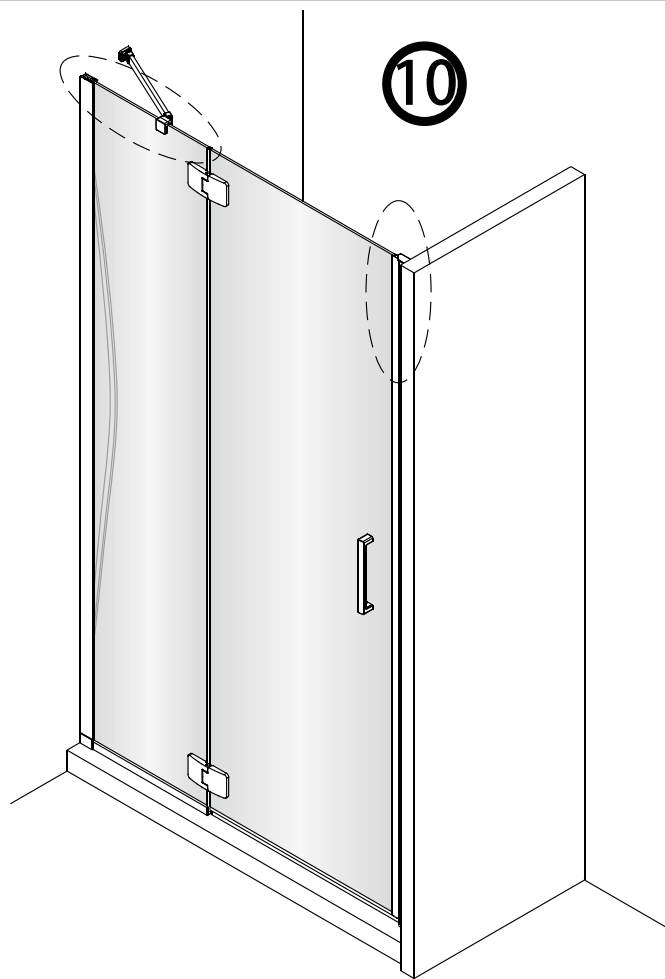

3d

3/4" (20mm)

A

Intérieur/Inside

Extérieur  
Outside

Ø1/4" (6mm)

Intérieur/Inside

Eau  
Water

Eau  
Water

Intérieur/Inside

4

5

Tighten the screws with 4N.m.

6

7

12