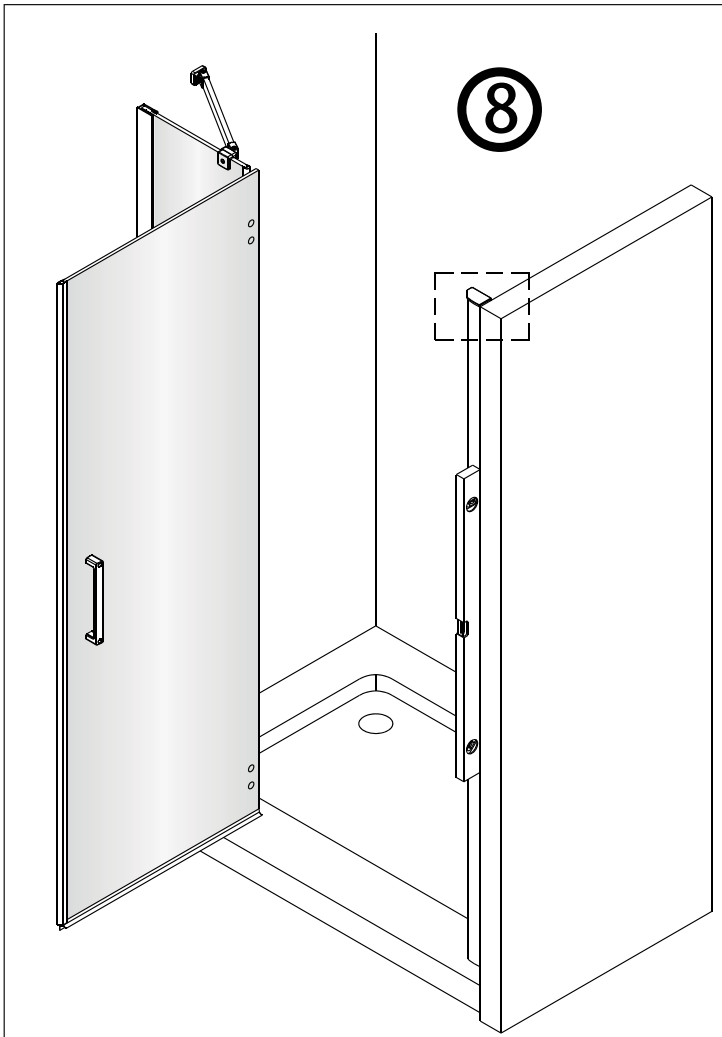

3d

3/4" (20mm)

A

Intérieur/Inside

Extérieur  
Outside

Ø1/4" (6mm)

Intérieur/Inside

Eau  
Water

Eau  
Water

Intérieur/Inside

4

5

Tighten the screws with 4N.m.

6

7

12