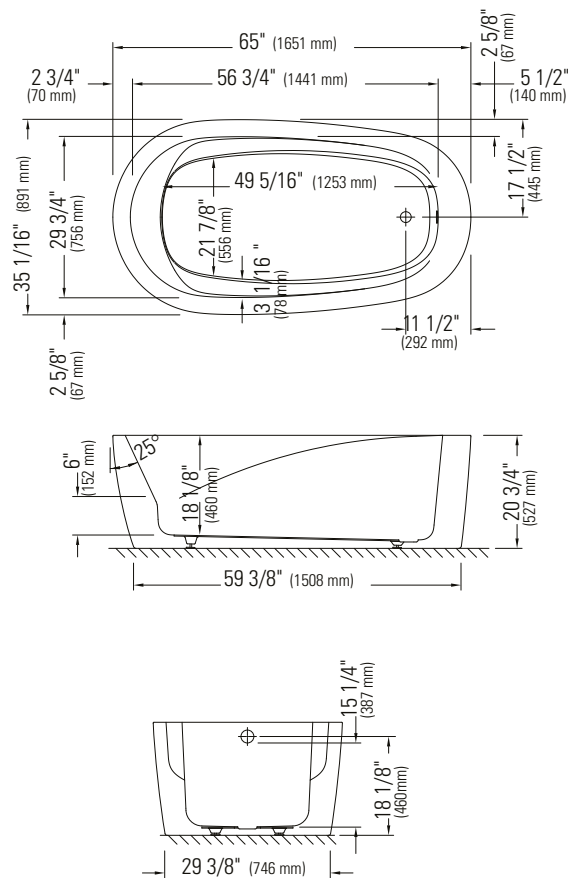

# VAPORA F1 6636

66" x 36" x 20 3/4" Bath

COLORS	DRAIN POSITION(S)	SIZE(S)
White	End	60 x 36
White and Biscuit		66 x 36
White and Black		72 x 36

## VAPORA F1 3666

\*A bathtub fitted with back jets can cause the pump to protrude by approximately 3" from the overall dimension.

\*\*All dimensions are approximate and subject to change without notice. Please refer to the installation guide before beginning the installation.

# TECHNICAL SPECIFICATIONS

66" x 36" x 20 3/4" Bath

## DIMENSIONS

<b>PRODUCT LENGTH</b>	<b>BATHING WELL LENGTH</b>	<b>PRODUCT WIDTH</b>	<b>BATHING WELL WIDTH</b>	<b>PRODUCT HEIGHT</b>
66"	49 5/16"	36"	21 7/8"	20 3/4"
<b>DEEP SUMP HEIGHT</b>	<b>DECK WIDTH</b>	<b>WEIGHT</b>	<b>DRAIN CLEARANCE</b>	<b>SHIPPING LENGTH</b>
15 1/4"	2 5/8"	104 Lbs	2 5/8"	67"
<b>SHIPPING WIDTH</b>	<b>SHIPPING HEIGHT</b>			
36 1/2"	24 1/2"			