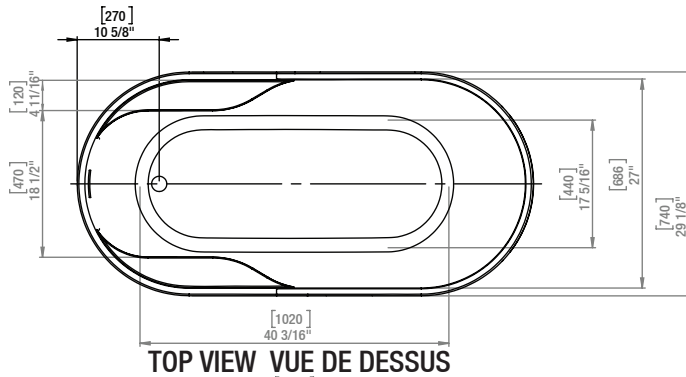

A&E Bath and Shower

7300 Sherbrooke St. W.
Montreal, QC, Canada
H4B 1R7
www.aebath.com

Model Modèle: BT-0304-NF

Freestanding bathtub *Baignoire autoportante*

* Dimensions may vary +/- 1/4" (6mm) / Les dimensions peuvent varier de +/- 1/4" (6mm)

gallons to overflow /	68 gal.
packaging dimension /	62 x 31 x 28 in
approximated weight /	79.4 lbs
weight with water /	647.2 lbs
bathing well at sump /	40 x 17 in
bathing well at rim /	57 x 27 in

Compliance Certifications:

Adjustable feet
Pattes ajustables

Chrome drain included
Drain chrome inclus

Integrated chrome linear overflow
Trop plein linéaire chrome intégré

CUPC certified
Certifié CUPC