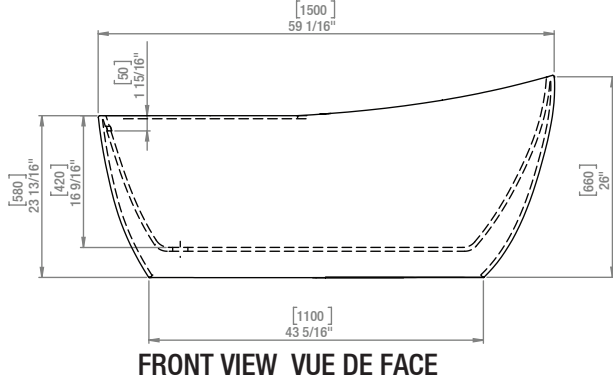

A&E Bath and Shower

7300 Sherbrooke St. W.
Montreal, QC, Canada
H4B 1R7
www.aebath.com

Model Modèle: BT-0304-NF

Freestanding bathtub *Baignoire autoportante*

* Dimensions may vary +/- 1/4" (6mm) / Les dimensions peuvent varier de +/- 1/4" (6mm)

gallons to overflow /	68 gal.
packaging dimension /	62 x 31 x 28 in
approximated weight /	79.4 lbs
weight with water /	647.2 lbs
bathing well at sump /	40 x 17 in
bathing well at rim /	57 x 27 in

Compliance Certifications:

Adjustable feet
Pattes ajustables

Chrome drain included
Drain chrome inclus

Integrated chrome linear overflow
Trop plein linéaire chrome intégré

CUPC certified
Certifié CUPC