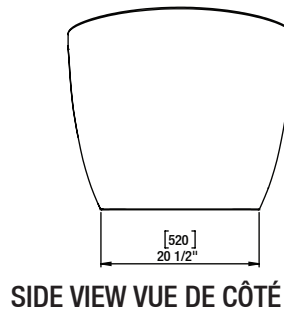

A&E Bath and Shower

7300 Sherbrooke St. W.
Montreal, QC, Canada
H4B 1R7
www.aebath.com

Model Modèle: BT-0304-NF

Freestanding bathtub *Baignoire autoportante*

* Dimensions may vary +/- 1/4" (6mm) / Les dimensions peuvent varier de +/- 1/4" (6mm)

gallons to overflow /	68 gal.
packaging dimension /	62 x 31 x 28 in
approximated weight /	79.4 lbs
weight with water /	647.2 lbs
bathing well at sump /	40 x 17 in
bathing well at rim /	57 x 27 in

Compliance Certifications: