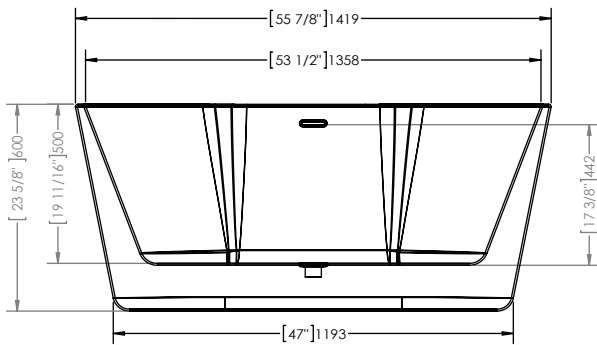

**A&E Bath and Shower**

6400A St. Jacques West  
 Montrea, QC, Canada  
 H4B 1T6  
 www.aebath.com

Model Modèle: BT-1078-NF  
 Freestanding bathtub *Baignoire autoportante*

**TOP VIEW VUE DE DESSUS**

**FRONT VIEW VUE DE FACE**

**SIDE VIEW VUE DE CÔTÉ**

\* Dimensions may vary +/- 1/4" (6mm) / Les dimensions peuvent varier de +/- 1/4" (6mm)

gallons to overflow /	63 gal.
packaging dimension /	59 x 35 x 27 in
approximated weight /	110 lbs
weight with water /	636 lbs
bathing well at sump /	39 x 19 in
bathing well at rim /	53 x 29 in