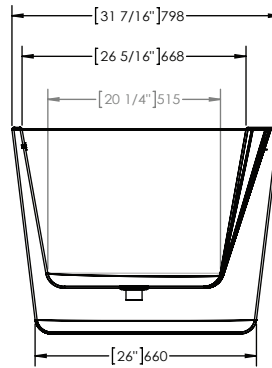

**SIDE VIEW VUE DE CÔTÉ**

\* Dimensions may vary +/- 1/4" (6mm) / Les dimensions peuvent varier de +/- 1/4" (6mm)

gallons to overflow /	63 gal.
packaging dimension /	59 x 35 x 27 in
approximated weight /	110 lbs
weight with water /	636 lbs
bathing well at sump /	39 x 19 in
bathing well at rim /	53 x 29 in