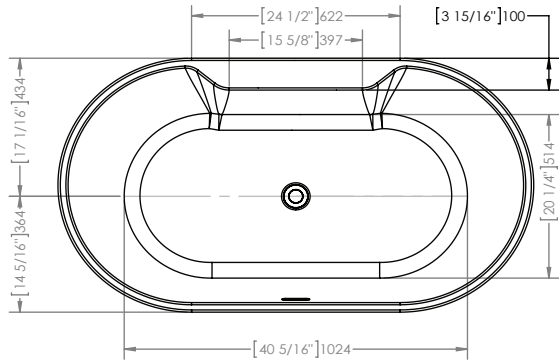

**A&E Bath and Shower**

6400A St. Jacques West  
 Montrea, QC, Canada  
 H4B 1T6  
 www.aebath.com

Model Modèle: BT-1078-NF  
 Freestanding bathtub *Baignoire autoportante*

**TOP VIEW VUE DE DESSUS**

**FRONT VIEW VUE DE FACE**

**SIDE VIEW VUE DE CÔTÉ**

\* Dimensions may vary +/- 1/4" (6mm) / Les dimensions peuvent varier de +/- 1/4" (6mm)

gallons to overflow /	63 gal.
packaging dimension /	59 x 35 x 27 in
approximated weight /	110 lbs
weight with water /	636 lbs
bathing well at sump /	39 x 19 in
bathing well at rim /	53 x 29 in