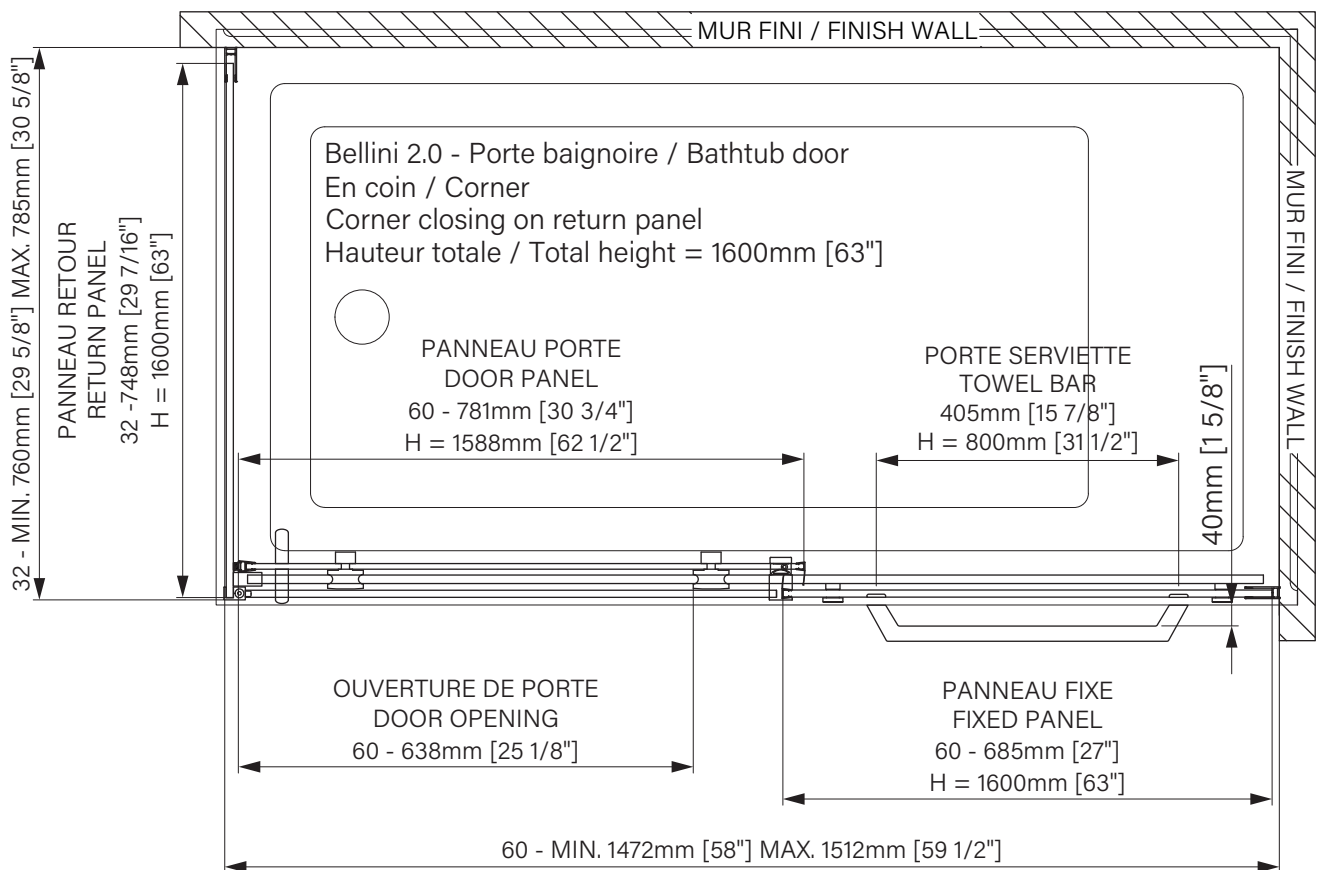

Features :

- Height of 63" (1600mm)
- Towel bar and hook included
- Zitta Clip bottom door guide to ease cleaning
- Aluminum threshold and sealing gaskets
- Safe tempered glass with polished edges
- Door anti-jump and stopper

Panneau fixe / Fixed panel
60" : DG0260BF01
64" x 28" x 1", 64lbs
1626mm x 711mm x 25mm, 29kg

Kit de quincaillerie / Hardware kit
60" : DH0260BX_0
65" x 7" x 3", 12lbs
1651mm x 178mm x 76mm, 5.4kg

Panneau de retour / Return panel
32" : DG0232BX01
64" x 31" x 1", 71lbs
1626mm x 787mm x 25mm, 32.2kg

Kit de quincaillerie de retour / Return hardware kit
32" : DH0201BX_0
69" x 3" x 3", 5lbs
1753mm x 76mm x 76mm, 2.3kg

**Les dimensions d'emballage peuvent varier ou changer sans préavis.

**Packaging dimensions may vary or change without notice.

Bellini 2.0

Rolling bath door
 Corner 1 door, 1 fixed, 1 return
 Closing on return panel
 Available configurations :
 60"

Porte de bain à roulement
Coin 1 porte, 1 fixe, 1 retour
Fermeture sur panneau de retour
Configurations disponibles :
 60"