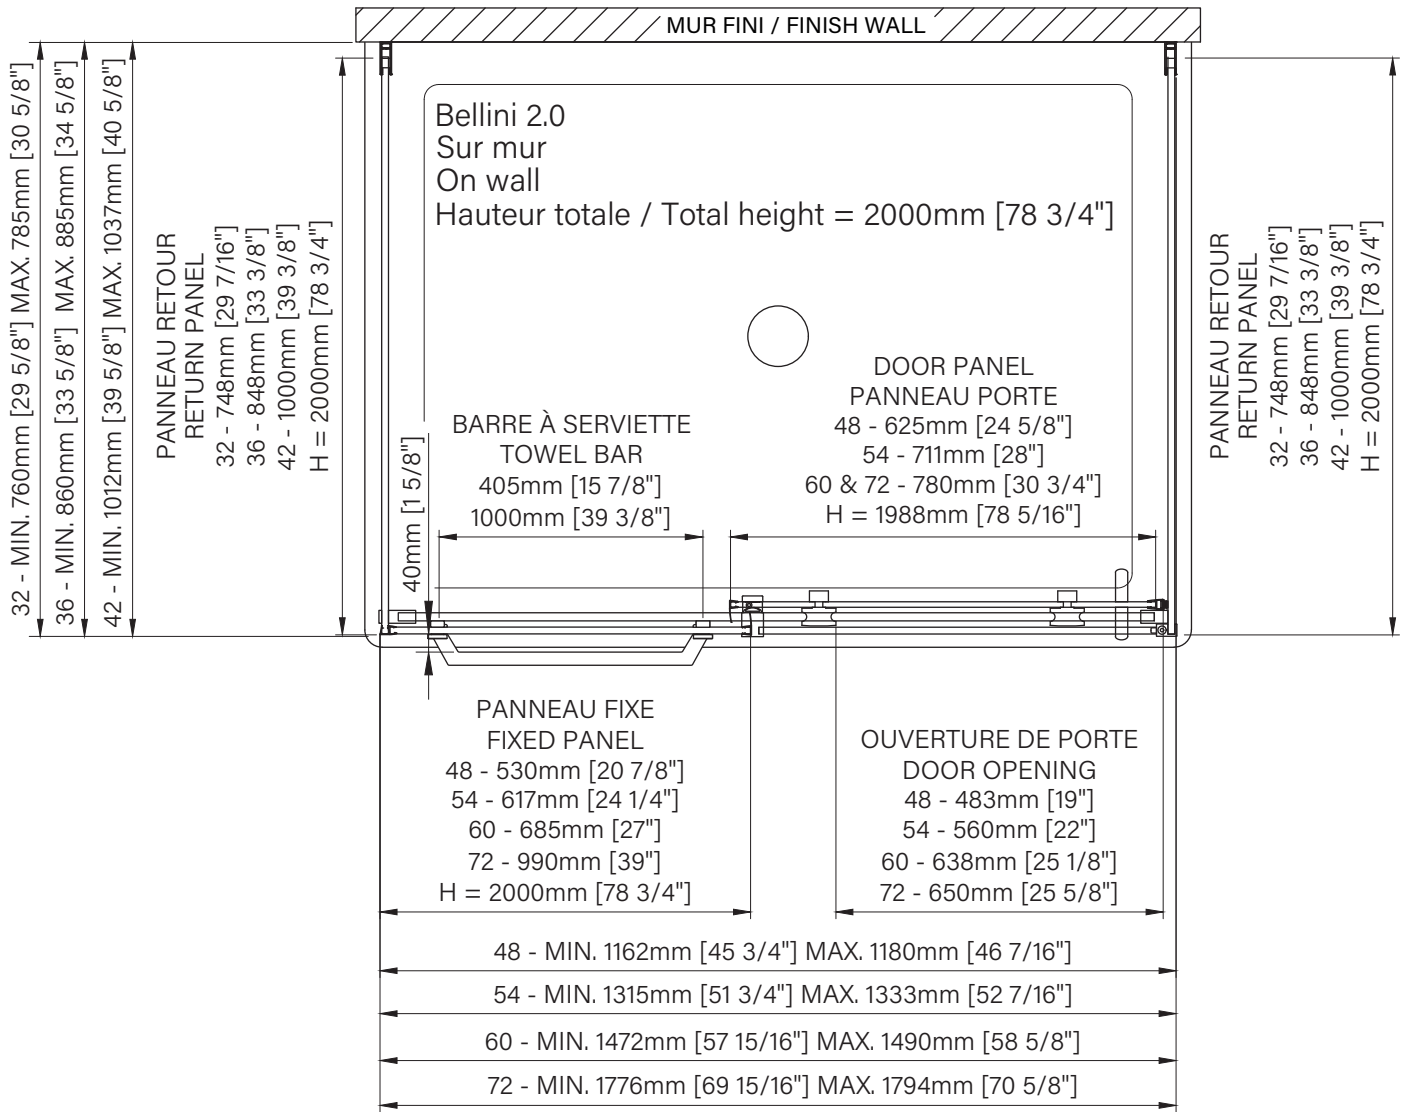

Bellini 2.0

Rolling shower door
On wall 1 door, 1 fixed, 2 returns
Available configurations :
48" / 54" / 60" / 72"

Porte de douche à roulement
Sur mur 1 porte, 1 fixe, 2 retours
Configurations disponibles :
48" / 54" / 60" / 72"

The dimensions are subject to manufacturer's tolerance and may change without notice.
Les dimensions sont soumises à des tolérances de fabrication et peuvent changer sans préavis.