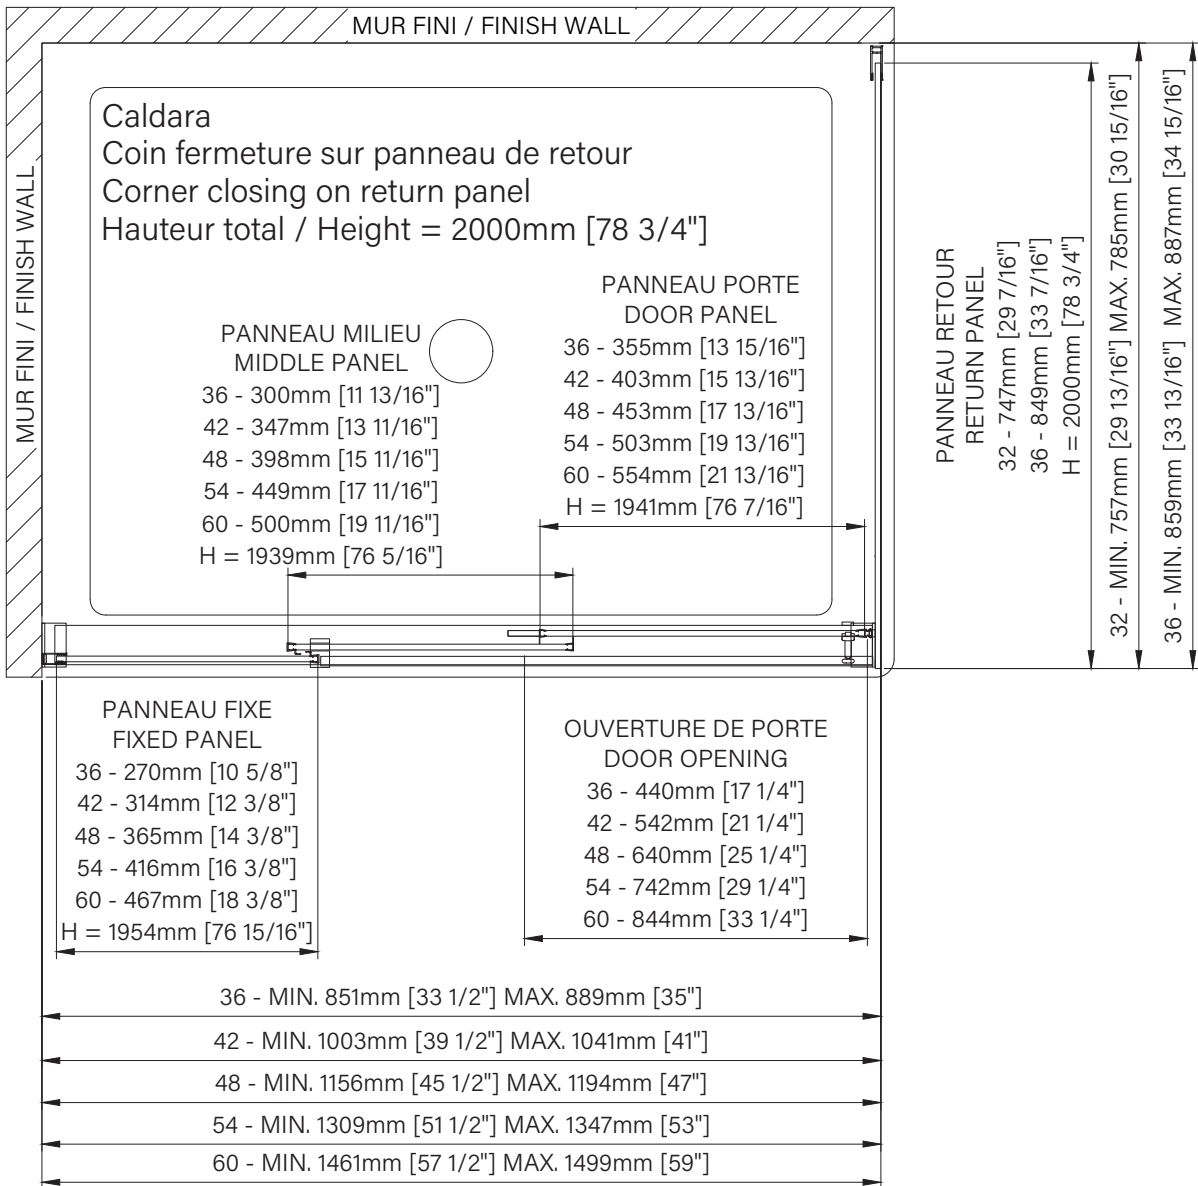

Caldara

Sliding shower door
Corner 2 doors, 1 fixed, 1 return
Available configurations :
36" / 42" / 48" / 54" / 60"

Porte de douche coulissante
Coin 2 portes, 1 fixe, 1 retour
Configurations disponibles :
36" / 42" / 48" / 54" / 60"

The dimensions are subject to manufacturer's tolerance and may change without notice.

Les dimensions sont soumises à des tolérances de fabrication et peuvent changer sans préavis.

www.zitta.ca