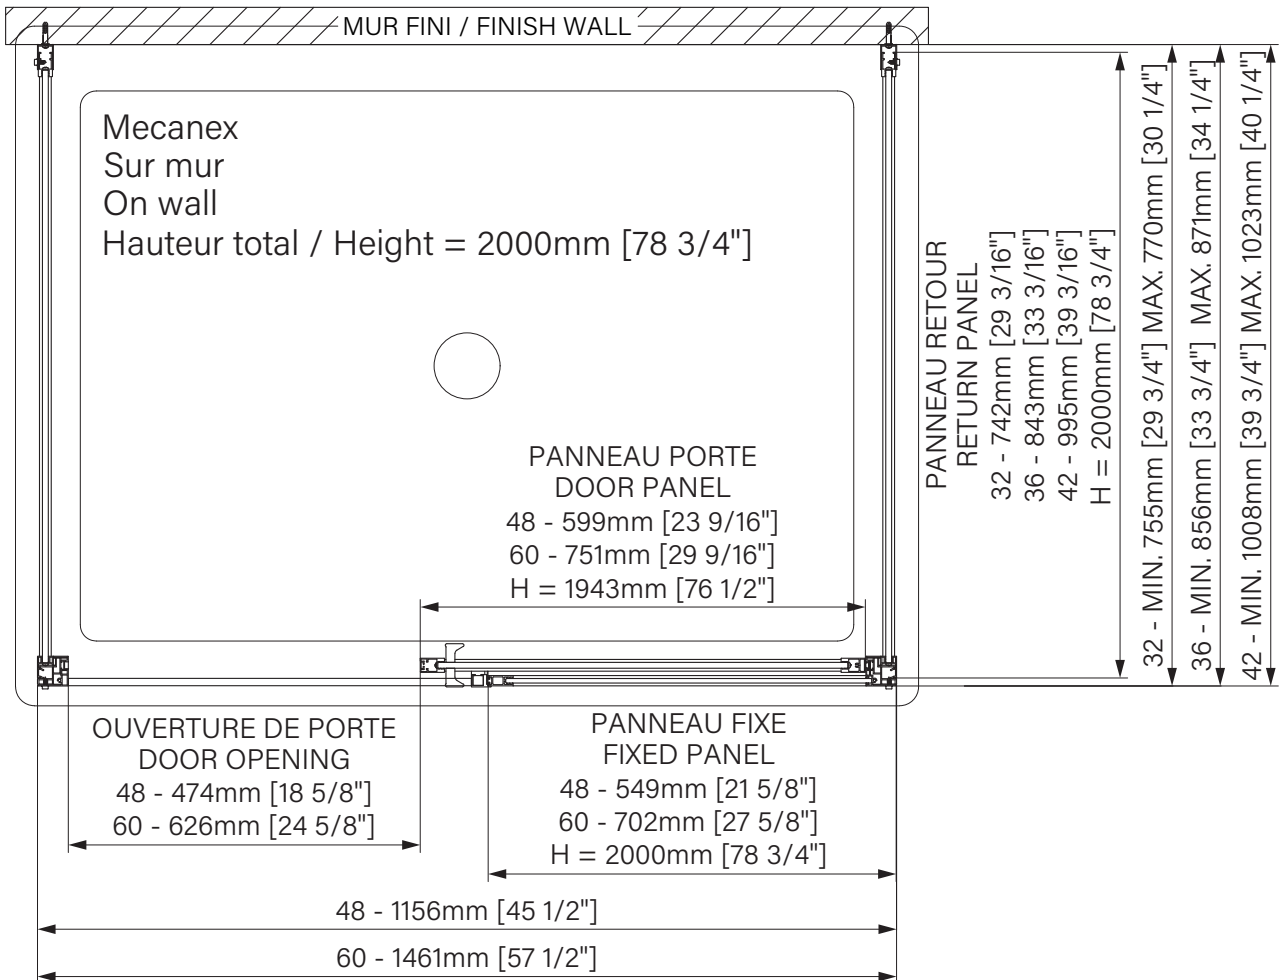

### Features :

- Height of 78 3/4" (2000mm)
- Fast and easy installation
- Aluminum threshold and sealing gaskets
- Safe tempered glass with polished edges
- Industrial style shower door

### Configurations :

- 48" DMC4800AST\_76
  - 60" DMC6000AST\_76
- Gauche / Left = G  
Droite / Right = H

# Mecanex

Sliding shower door

Wall 1 door, 1 fixed, 1 return

Available configurations :

48" / 60" (with returns 32", 36" & 42")

Porte de douche coulissante

Sur mur 1 porte, 1 fixe, 1 retour

Configurations disponibles :

48" / 60" (avec retours 32", 36", 42")

The dimensions are subject to manufacturer's tolerance and may change without notice.

Les dimensions sont soumises à des tolérances de fabrication et peuvent changer sans préavis.