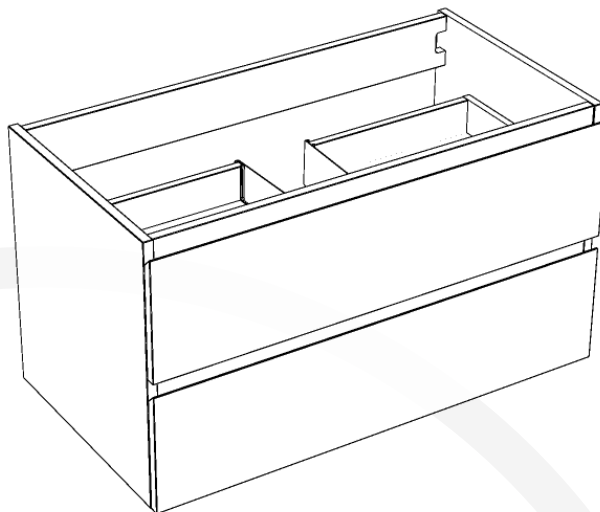

MSC3619L01L1SID

SIDNEY 36

Meuble vanité **Vanity Furniture**
 Largeur: 891 mm Width: 35"
 Profondeur: 474 mm Depth: 18 1/2"
 Hauteur: 500 mm Height: 21 3/4"

MESURES DÉTAILLÉES DETAILED MEASUREMENTS

Pour une précision optimale, les dimensions sont indiquées en unités métrique.

For optimum precision, dimensions are given in metric units.

The following layouts are offered to you only as a recommendation. Installation of LED mirrors should be done by certified professionals. Nordlyss cannot be held responsible for any accident or improper handling of our products.