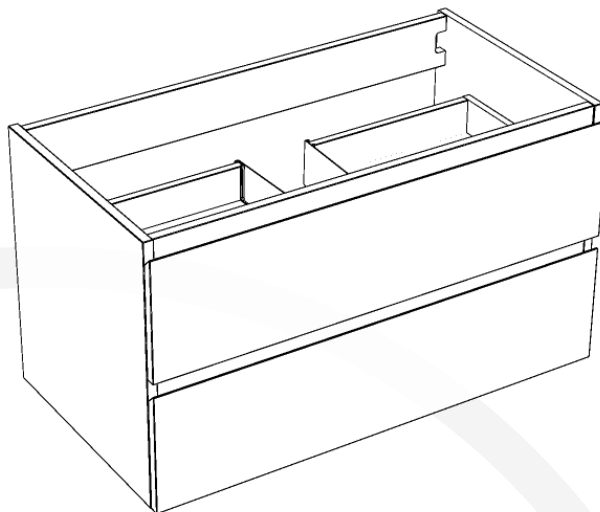

MSC3619L01L2SID

SIDNEY 36

Meuble vanité **Vanity Furniture**
 Largeur: 891 mm Width: 35"
 Profondeur: 474 mm Depth: 18 1/2"
 Hauteur: 500 mm Height: 21 3/4"

MESURES DÉTAILLÉES DETAILED MEASUREMENTS

Pour une précision optimale, les dimensions sont indiquées en unités métrique.

For optimum precision, dimensions are given in metric units.

The following layouts are offered to you only as a recommendation. Installation of LED mirrors should be done by certified professionals. Nordlyss cannot be held responsible for any accident or improper handling of our products.