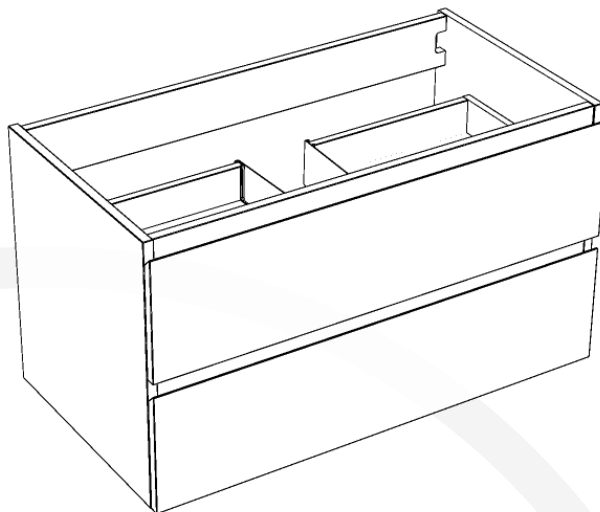

MSC3619L02L2SID

SIDNEY 36

Meuble vanité **Vanity Furniture**
 Largeur: 891 mm Width: 35"
 Profondeur: 474 mm Depth: 18 1/2"
 Hauteur: 500 mm Height: 21 3/4"

MESURES DÉTAILLÉES DETAILED MEASUREMENTS

Pour une précision optimale, les dimensions sont indiquées en unités métrique.

For optimum precision, dimensions are given in metric units.

The following layouts are offered to you only as a recommendation. Installation of LED mirrors should be done by certified professionals. Nordlyss cannot be held responsible for any accident or improper handling of our products.