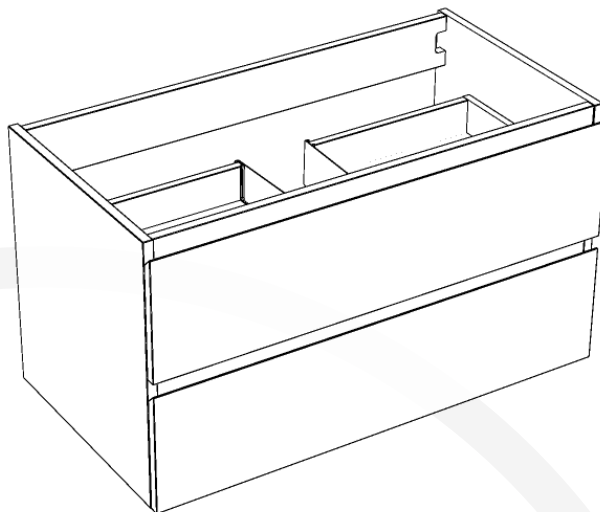

MSC3619M04L1SID

SIDNEY 36

Meuble vanité **Vanity Furniture**
 Largeur: 891 mm Width: 35"
 Profondeur: 474 mm Depth: 18 1/2"
 Hauteur: 500 mm Height: 21 3/4"

MESURES DÉTAILLÉES DETAILED MEASUREMENTS

Pour une précision optimale, les dimensions sont indiquées en unités métrique.

For optimum precision, dimensions are given in metric units.

The following layouts are offered to you only as a recommendation. Installation of LED mirrors should be done by certified professionals. Nordlyss cannot be held responsible for any accident or improper handling of our products.