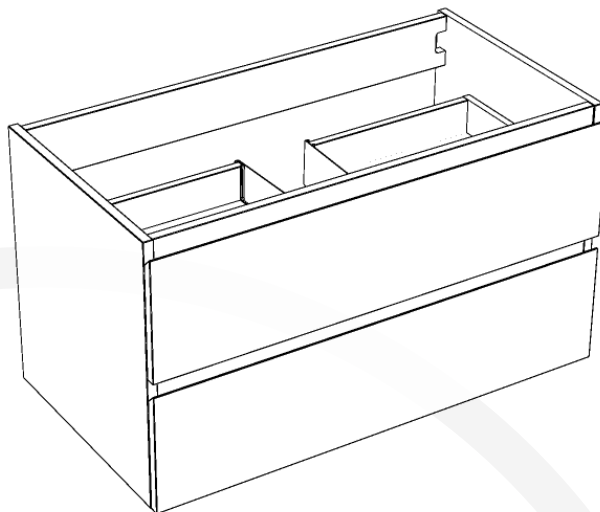

MSC3619M08L0SID

SIDNEY 36

Meuble vanité **Vanity Furniture**
 Largeur: 891 mm Width: 35"
 Profondeur: 474 mm Depth: 18 1/2"
 Hauteur: 500 mm Height: 21 3/4"

MESURES DÉTAILLÉES DETAILED MEASUREMENTS

Pour une précision optimale, les dimensions sont indiquées en unités métrique.

For optimum precision, dimensions are given in metric units.

The following layouts are offered to you only as a recommendation. Installation of LED mirrors should be done by certified professionals. Nordlyss cannot be held responsible for any accident or improper handling of our products.