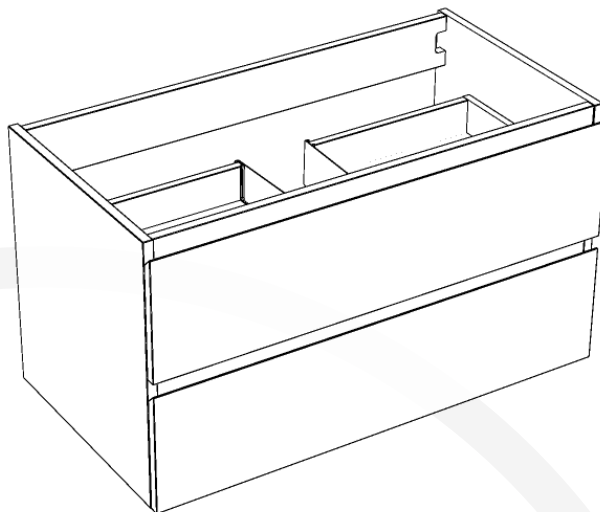

MSC3619M08L1SID

SIDNEY 36

Meuble vanité **Vanity Furniture**
 Largeur: 891 mm Width: 35"
 Profondeur: 474 mm Depth: 18 1/2"
 Hauteur: 500 mm Height: 21 3/4"

MESURES DÉTAILLÉES DETAILED MEASUREMENTS

Pour une précision optimale, les dimensions sont indiquées en unités métrique.

For optimum precision, dimensions are given in metric units.

The following layouts are offered to you only as a recommendation. Installation of LED mirrors should be done by certified professionals. Nordlyss cannot be held responsible for any accident or improper handling of our products.