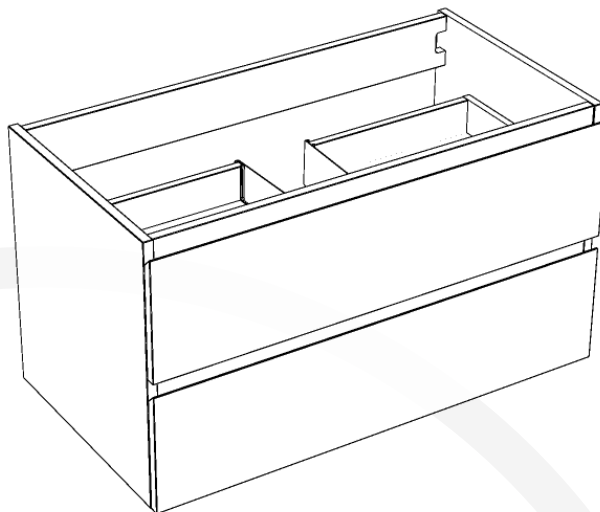

MSC3619M10L2SID

SIDNEY 36

Meuble vanité	Vanity Furniture
Largeur: 891 mm	Width: 35"
Profondeur: 474 mm	Depth: 18 1/2"
Hauteur: 500 mm	Height: 21 3/4"

MESURES DÉTAILLÉES DETAILED MEASUREMENTS

Pour une précision optimale, les dimensions sont indiquées en unités métrique.

For optimum precision, dimensions are given in metric units.

The following layouts are offered to you only as a recommendation. Installation of LED mirrors should be done by certified professionals. Nordlyss cannot be held responsible for any accident or improper handling of our products.