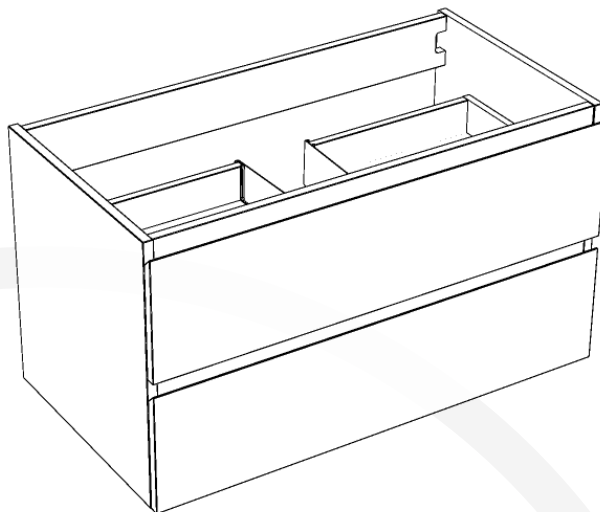

MSC3619M13L1SID

SIDNEY 36

Meuble vanité	Vanity Furniture
Largeur: 891 mm	Width: 35"
Profondeur: 474 mm	Depth: 18 1/2"
Hauteur: 500 mm	Height: 21 3/4"

MESURES DÉTAILLÉES DETAILED MEASUREMENTS

Pour une précision optimale, les dimensions sont indiquées en unités métrique.

For optimum precision, dimensions are given in metric units.

The following layouts are offered to you only as a recommendation. Installation of LED mirrors should be done by certified professionals. Nordlyss cannot be held responsible for any accident or improper handling of our products.