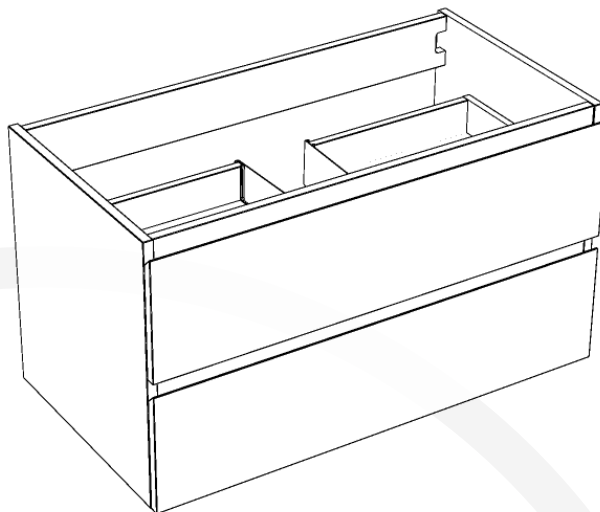

MSC3619M13L2SID

SIDNEY 36

Meuble vanité **Vanity Furniture**
 Largeur: 891 mm Width: 35"
 Profondeur: 474 mm Depth: 18 1/2"
 Hauteur: 500 mm Height: 21 3/4"

MESURES DÉTAILLÉES DETAILED MEASUREMENTS

Pour une précision optimale, les dimensions sont indiquées en unités métrique.

For optimum precision, dimensions are given in metric units.

The following layouts are offered to you only as a recommendation. Installation of LED mirrors should be done by certified professionals. Nordlyss cannot be held responsible for any accident or improper handling of our products.