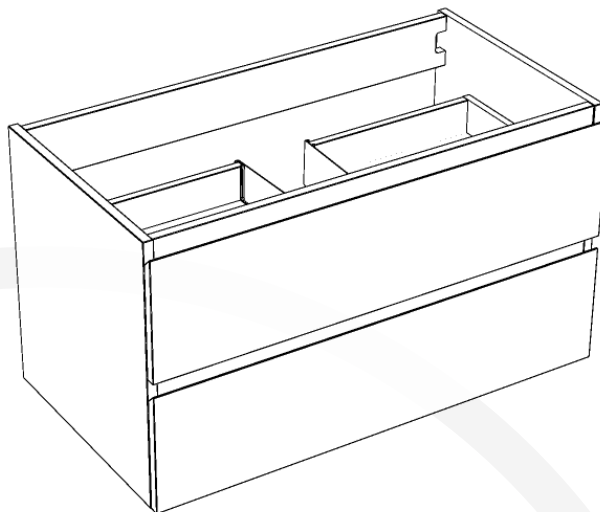

MSC3619M18L1SID

SIDNEY 36

Meuble vanité **Vanity Furniture**
 Largeur: 891 mm Width: 35"
 Profondeur: 474 mm Depth: 18 1/2"
 Hauteur: 500 mm Height: 21 3/4"

MESURES DÉTAILLÉES DETAILED MEASUREMENTS

Pour une précision optimale, les dimensions sont indiquées en unités métrique.

For optimum precision, dimensions are given in metric units.

The following layouts are offered to you only as a recommendation. Installation of LED mirrors should be done by certified professionals. Nordlyss cannot be held responsible for any accident or improper handling of our products.