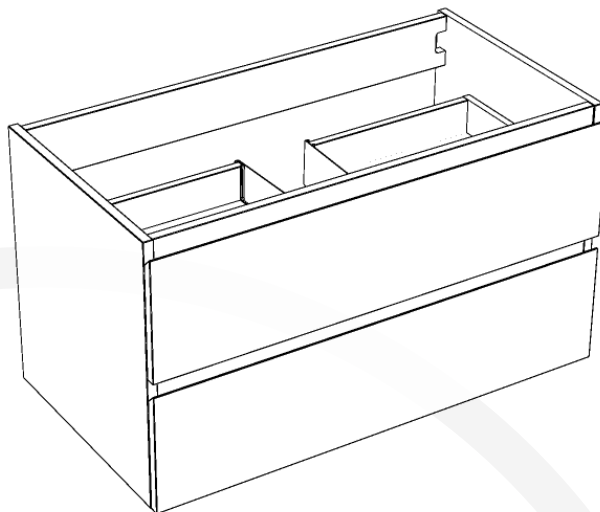

MSC3619M18L2SID

SIDNEY 36

Meuble vanité	Vanity Furniture
Largeur: 891 mm	Width: 35"
Profondeur: 474 mm	Depth: 18 1/2"
Hauteur: 500 mm	Height: 21 3/4"

MESURES DÉTAILLÉES DETAILED MEASUREMENTS

Pour une précision optimale, les dimensions sont indiquées en unités métrique.

For optimum precision, dimensions are given in metric units.

The following layouts are offered to you only as a recommendation. Installation of LED mirrors should be done by certified professionals. Nordlyss cannot be held responsible for any accident or improper handling of our products.