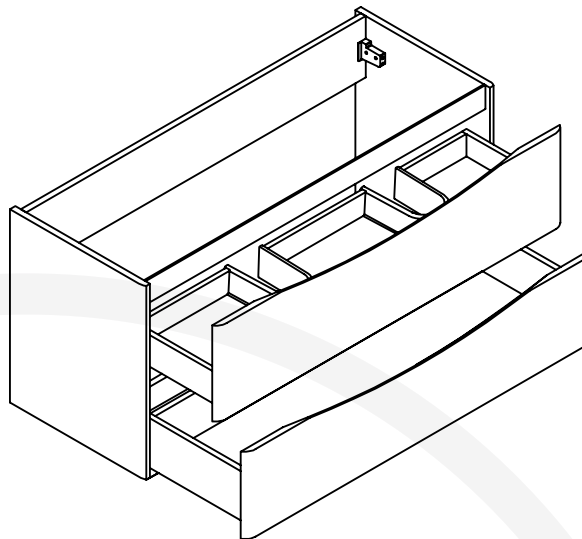

MSD4819P02L0FIO

FIORI 48

Meuble vanité **Vanity Furniture**
 Largeur: 1192 mm Width: 46 7/8"
 Profondeur: 474 mm Depth: 18 3/4"
 Hauteur: 450 mm Height: 17 3/4"

MESURES DÉTAILLÉES DETAILED MEASUREMENTS

Pour une précision optimale, les dimensions sont indiquées en unités métrique.

For optimum precision, dimensions are given in metric units.

The following layouts are offered to you only as a recommendation. Installation of LED mirrors should be done by certified professionals. Nordlyss cannot be held responsible for any accident or improper handling of our products.