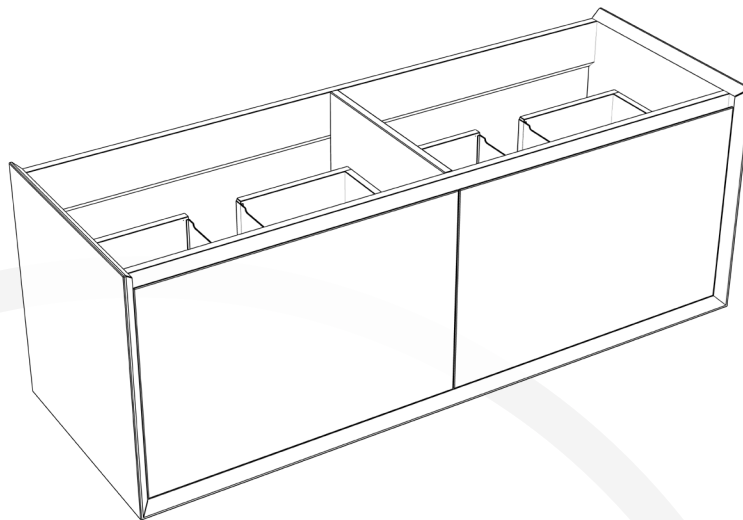

MSD6020M12L1DAK

DAKAR 60

Meuble vanité **Vanity Furniture**
 Largeur: 1492 mm Width: 58 3/4"
 Profondeur: 550 mm Depth: 21 3/4"
 Hauteur: 522 mm Height: 20 1/2"

MESURES DÉTAILLÉES

DETAILED MEASUREMENTS

Pour une précision optimale, les dimensions sont indiquées en unités métrique.

For optimum precision, dimensions are given in metric units.

The following layouts are offered to you only as a recommendation. Installation of LED mirrors should be done by certified professionals. Nordlyss cannot be held responsible for any accident or improper handling of our products.