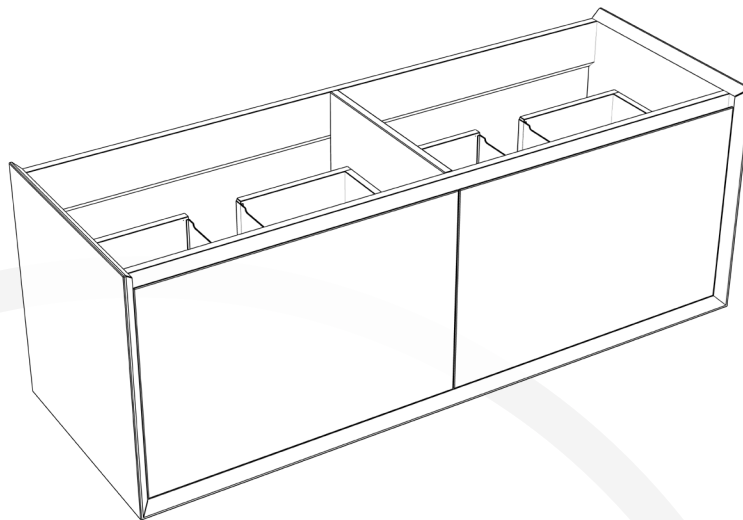

MSD6020M18L1DAK

DAKAR 60

Meuble vanité **Vanity Furniture**
 Largeur: 1492 mm Width: 58 3/4"
 Profondeur: 550 mm Depth: 21 3/4"
 Hauteur: 522 mm Height: 20 1/2"

MESURES DÉTAILLÉES DETAILED MEASUREMENTS

Pour une précision optimale, les dimensions sont indiquées en unités métrique.

For optimum precision, dimensions are given in metric units.

The following layouts are offered to you only as a recommendation. Installation of LED mirrors should be done by certified professionals. Nordlyss cannot be held responsible for any accident or improper handling of our products.