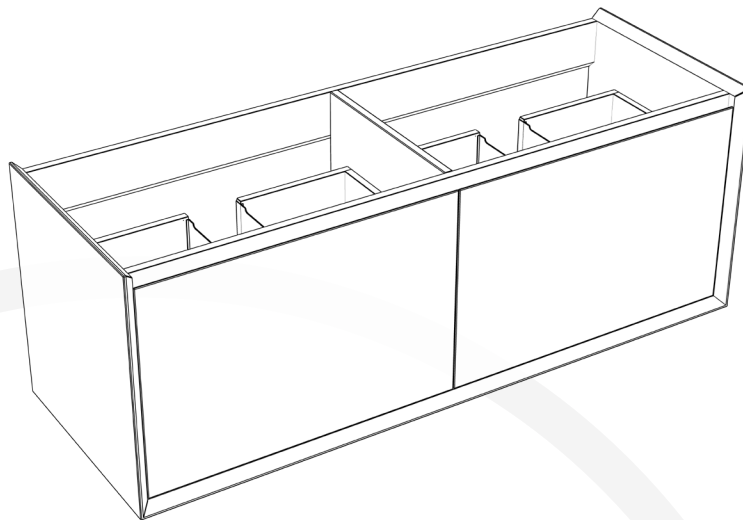

MSD6020M18L2DAK

DAKAR 60

Meuble vanité **Vanity Furniture**
 Largeur: 1492 mm Width: 58 3/4"
 Profondeur: 550 mm Depth: 21 3/4"
 Hauteur: 522 mm Height: 20 1/2"

MESURES DÉTAILLÉES

DETAILED MEASUREMENTS

Pour une précision optimale, les dimensions sont indiquées en unités métrique.

For optimum precision, dimensions are given in metric units.

The following layouts are offered to you only as a recommendation. Installation of LED mirrors should be done by certified professionals. Nordlyss cannot be held responsible for any accident or improper handling of our products.