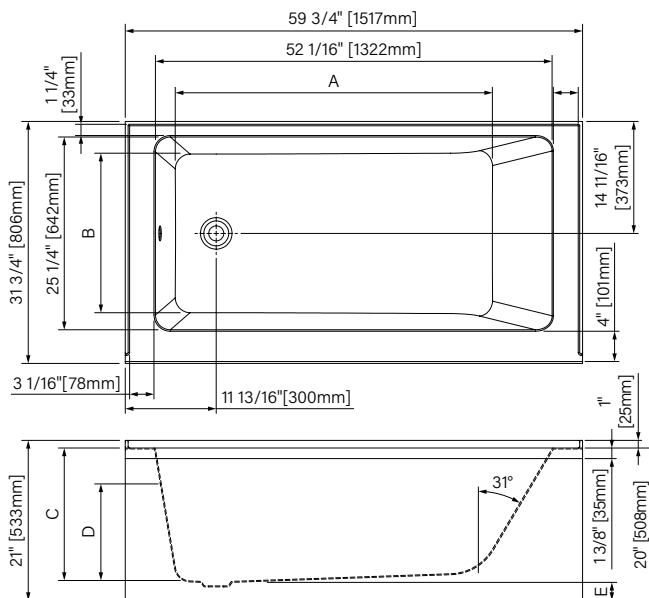

A	B	C	D	E	F
Régulier/Regular	41 5/8"[1058mm]	20 13/16"[529mm]	17 1/2"[444mm]	12 13/16"[325mm]	2 3/8"[60mm]	51gal. [194L]
Dégagement/Rough-in	41 3/4"[1060mm]	20 7/8"[531mm]	14 3/8"[364mm]	9 5/8"[244mm]	5 1/2"[140mm]	37gal. [141L]

Point d'immersion
Immersion point

Dégagement
Rough-in

Capacité d'eau
Water capacity

Options :

- Option Chromothérapie (OPT0002)
- Option Chromothérapie et Vibe (OPT0003)
- Option dossier chauffant (OPT0004)

Options :

- Optional Chromotherapy (OPT0002)
- Optional Chromotherapy and Vibe (OPT0003)
- Optional heated backrest (OPT0004)

Accessoires :

- Coussin rectangulaire (AB00017)
- Coussin oval (AB00027)
- Kit d'installation de baignoire autoportante (AB00035)

Accessories :

- Rectangular pillow (AB00017)
- Oval pillow (AB00027)
- Freestanding bathtub installation kit (AB00035)